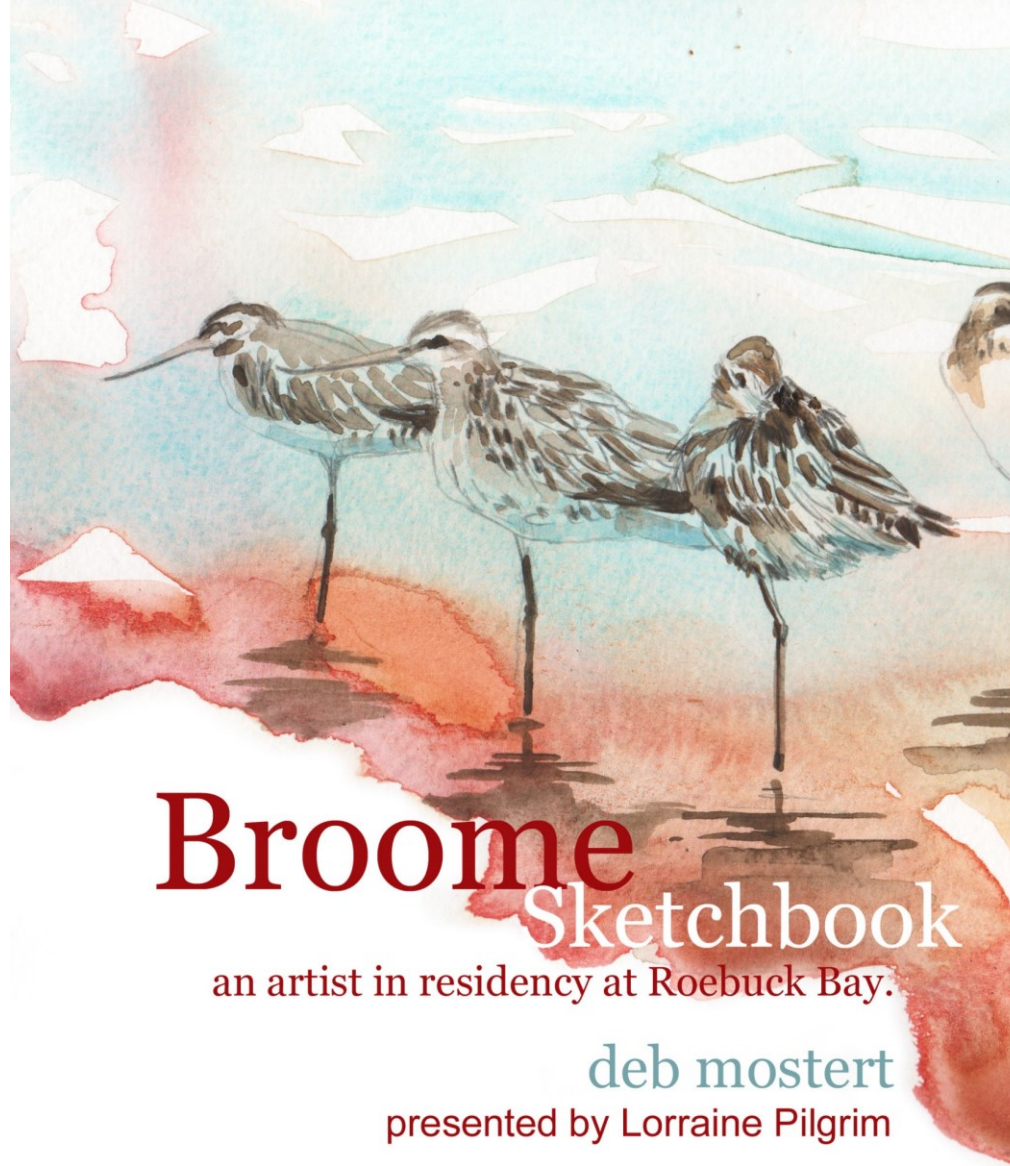

Broome Sketchbook

Lorraine Pilgrim Gallery 2018

Broome Sketchbook

an artist in residency at Roebuck Bay.

deb mostert

presented by Lorraine Pilgrim

Studio 87, 87 Ridgeway Avenue, Southport

2nd June - 30th July 2018

075532 7170 | 0418 767 495

made possible with funding support from Arts Qld

Dowitcher Suitcase
60 x 55 cm
watercolour on
birch cradle

Eastern Curlews 30 x 40 cm watercolour

Eastern Curlew Suitcases
55 x 60cm
watercolour on birch cradle

Lesser
Sandplovers on
Vintage Suitcase
55x60 cm
watercolour on
birch cradle

Godwit group
2018 23 x 23
cm resin and
watercolour
paper

Godwit group
2018 23 x 23
cm resin and
watercolour
paper

Godwit on suitcase
2018
23 x 23 cm
resin and
watercolour paper

Godwit Roebuck Bay
2018
23 x 23 cm
resin and watercolour

Godwit mangroves
23 x 23 cm resin and
watercolour paper

Godwit Suitcase
40 x 30 cm
watercolour

Godwits Group 30 x 40 cm watercolour

Roebuck Bay sketch 30 x 40 cm